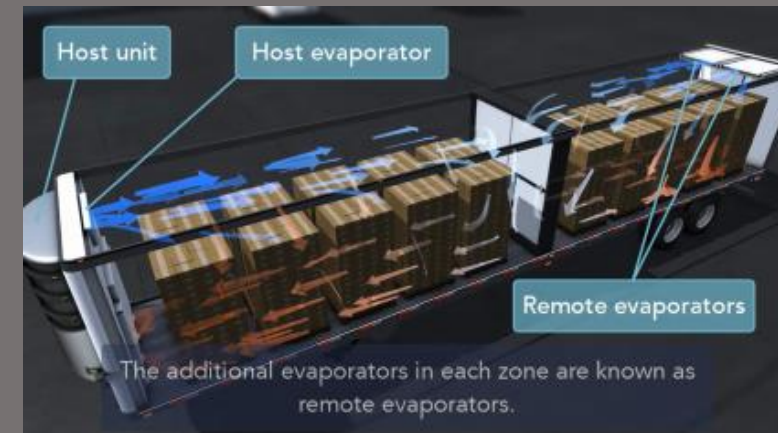

APTARUSTM

APT-119: GDP for Drivers

APT-119: GDP FOR DRIVERS

This online course will provide essential training on GDP for drivers engaged in transportation of human and animal foods. It is intended to comply with current EU GDP regulations, including 2013/C 343/01 and 2015/C 95/01. The content is also suitable for compliance with the WHO TRS No. 957 Annex 5. A course outline is contained below.

- Introduction to GDP
- GDP Basics
- Transport Refrigeration Basics
- Refrigeration Unit Basics
- Transport Equipment Specification
- Good Loading Practices
- Good Hygiene Practices
- Monitoring and Traceability