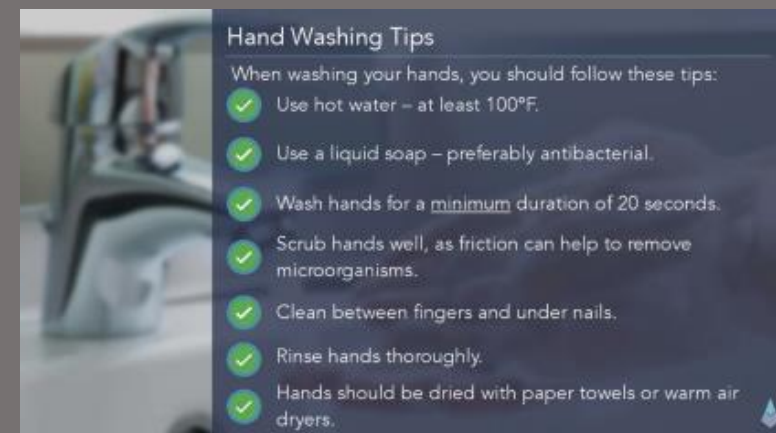

APT-108: FOOD SAFETY FOR DRIVERS

This online course will provide an essential introduction to food safety for motor carriers engaged in transportation of human and animal foods. It is intended to comply with the final FDA rule on Sanitary Transportation of Human and Animal Foods (STF). A course outline is contained below.

- Food Safety Background
- Food Safety Basics
- Transport Refrigeration Basics
- Refrigeration Unit Basics
- Transport Equipment Specification
- Good Loading Practices
- Good Hygiene Practices
- Monitoring and Traceability