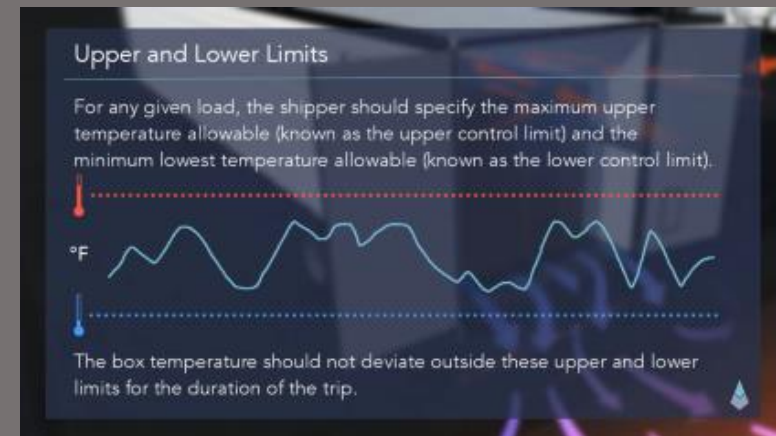

APT-108: FOOD SAFETY FOR DRIVERS

This online course will provide an essential introduction to food safety for motor carriers engaged in transportation of human and animal foods. It is intended to comply with the final FDA rule on Sanitary Transportation of Human and Animal Foods (STF). A course outline is contained below.

- Food Safety Background
- Food Safety Basics
- Transport Refrigeration Basics
- Refrigeration Unit Basics
- Transport Equipment Specification
- Good Loading Practices
- Good Hygiene Practices
- Monitoring and Traceability